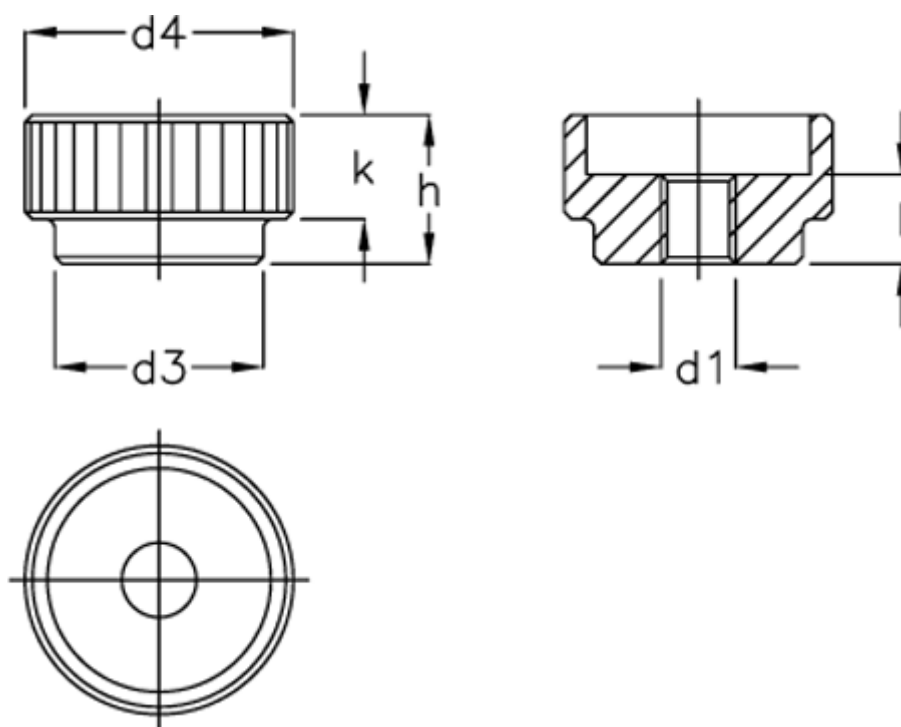

Article number: 20707509

Description: E+G Knurled nut DIN 6303-M6-A
A without dowel hole

Measures

$d1 = M 6$

$d3 = 16$

$d4 = 24$

$h = 14$

$k = 10$